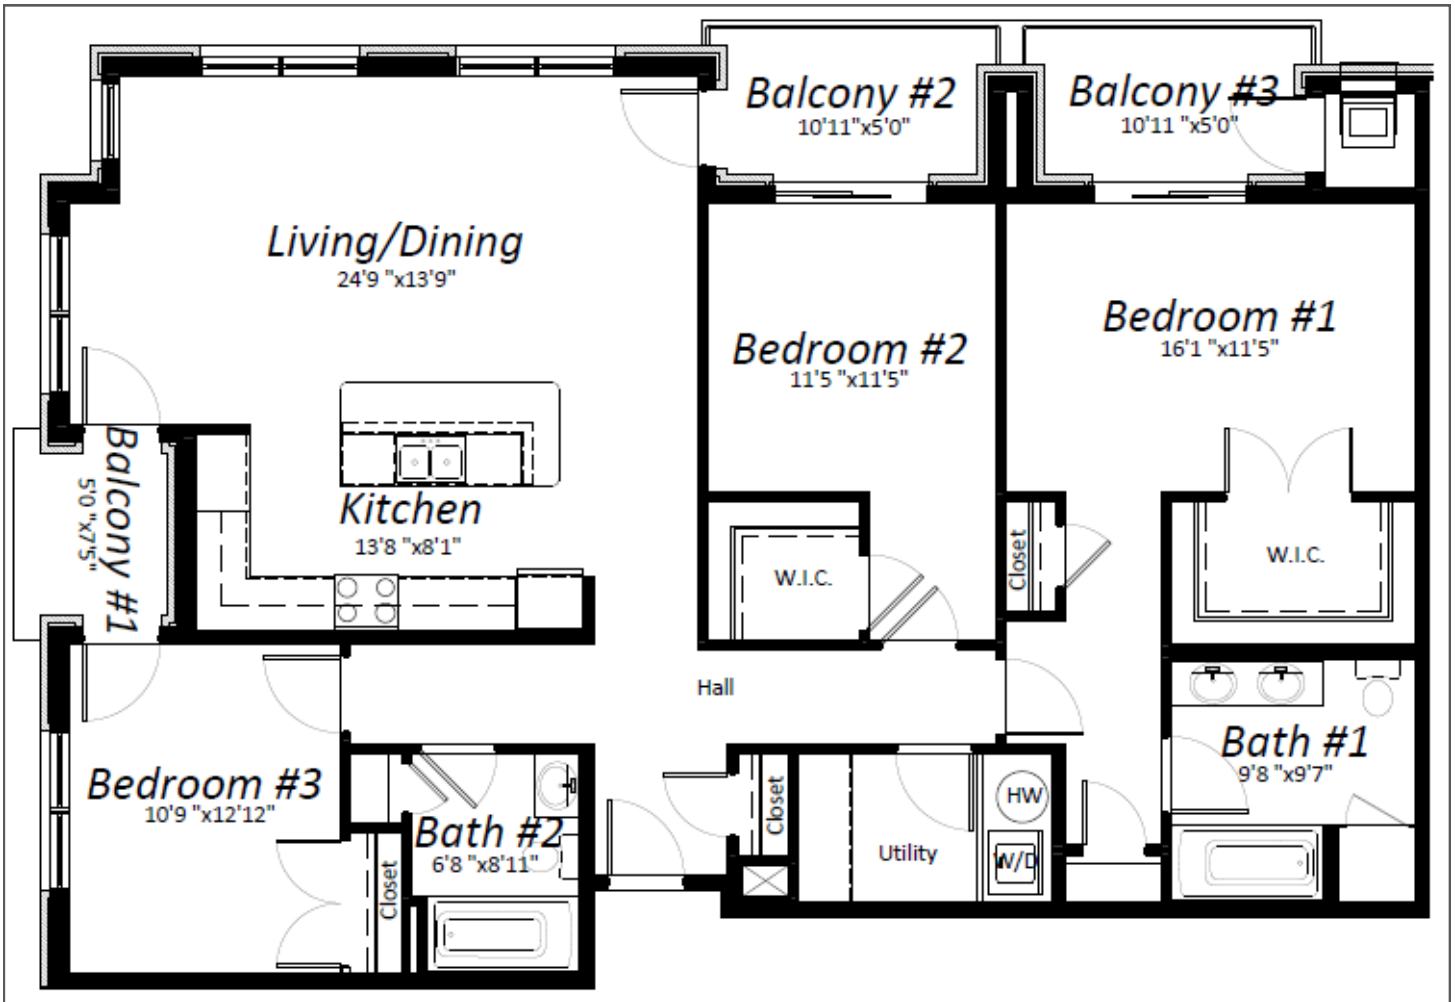

*The Vanderbilt*

1,760 sq. ft.

3 Bedrooms / 2 Bathrooms

*\*Floor plans are for illustrative purposes only. All dimensions are approximate.*

*The Vanderbilt*

1,760 sq. ft.

3 Bedrooms / 2 Bathrooms

\*Floor plans are for illustrative purposes only. All dimensions are approximate.