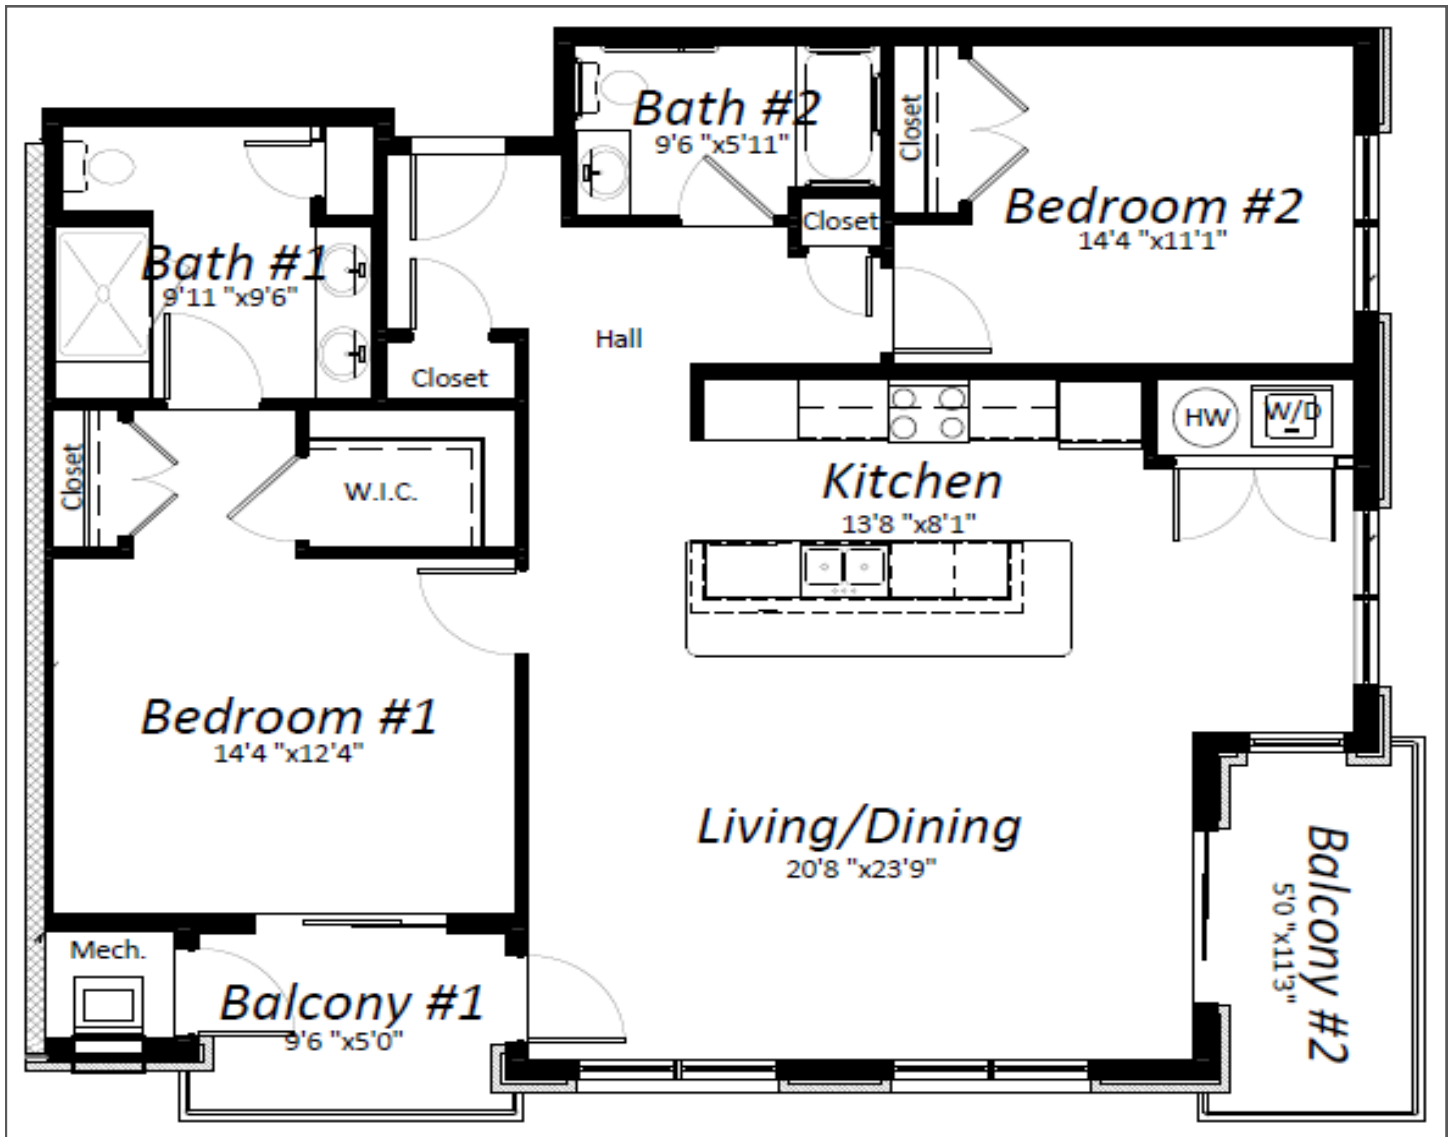

The Roosevelt

1,378 sq. ft.

2 Bedrooms / 2 Bathrooms

**Floor plans are for illustrative purposes only. All dimensions are approximate.*

The Roosevelt

1,378 sq. ft.

2 Bedrooms / 2 Bathrooms

*Floor plans are for illustrative purposes only. All dimensions are approximate.