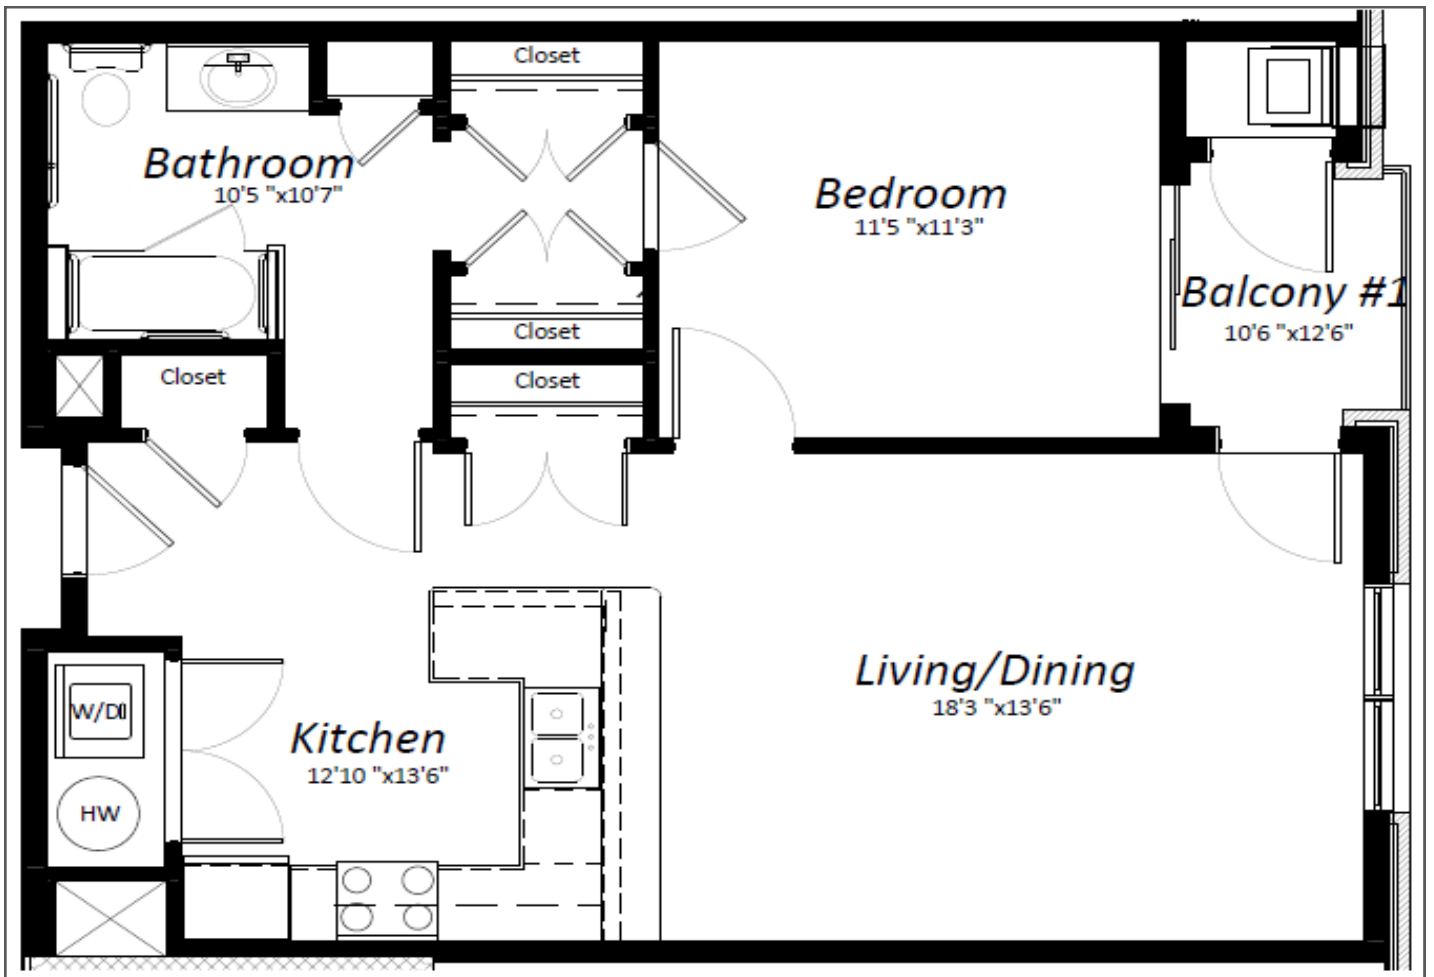

The Livingston

785 sq. ft.

1 Bedroom / 1 Bathroom

**Floor plans are for illustrative purposes only. All dimensions are approximate.*

The Livingston

785 sq. ft.

1 Bedroom / 1 Bathroom

*Floor plans are for illustrative purposes only. All dimensions are approximate.