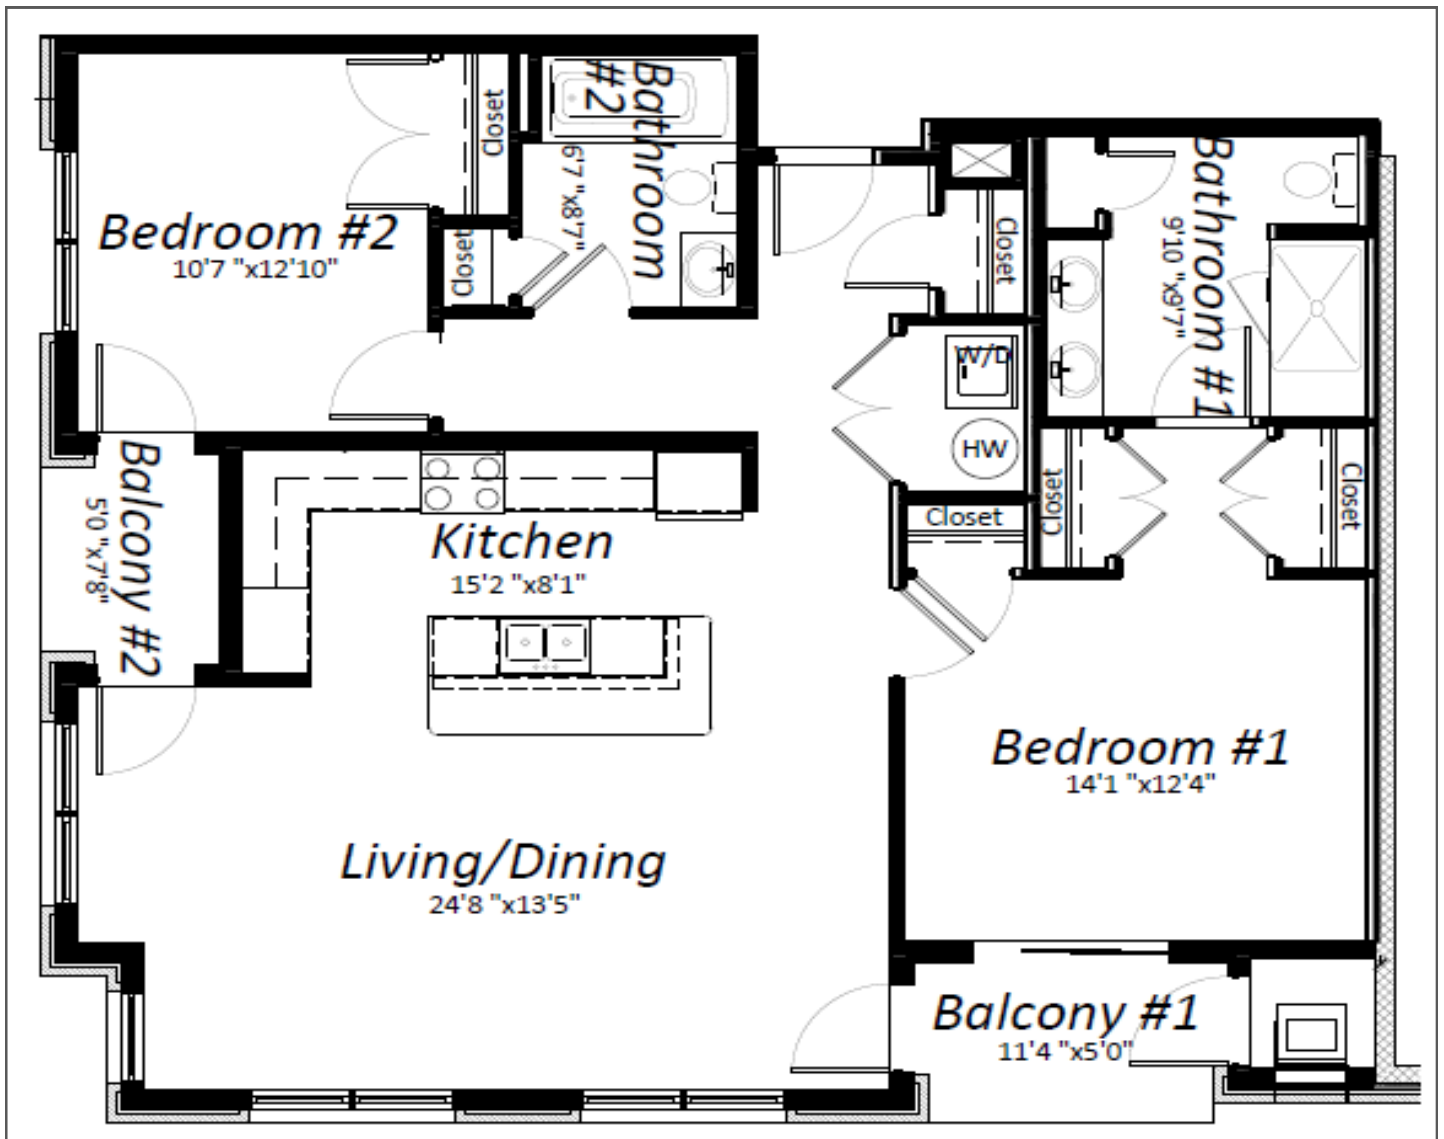

The Eleanor

1,298 sq. ft.

2 Bedrooms/ 2 Bathrooms

*Floor plans are for illustrative purposes only. All dimensions are approximate.

The Eleanor

1,298 sq. ft.

2 Bedrooms/ 2 Bathrooms

*Floor plans are for illustrative purposes only. All dimensions are approximate.