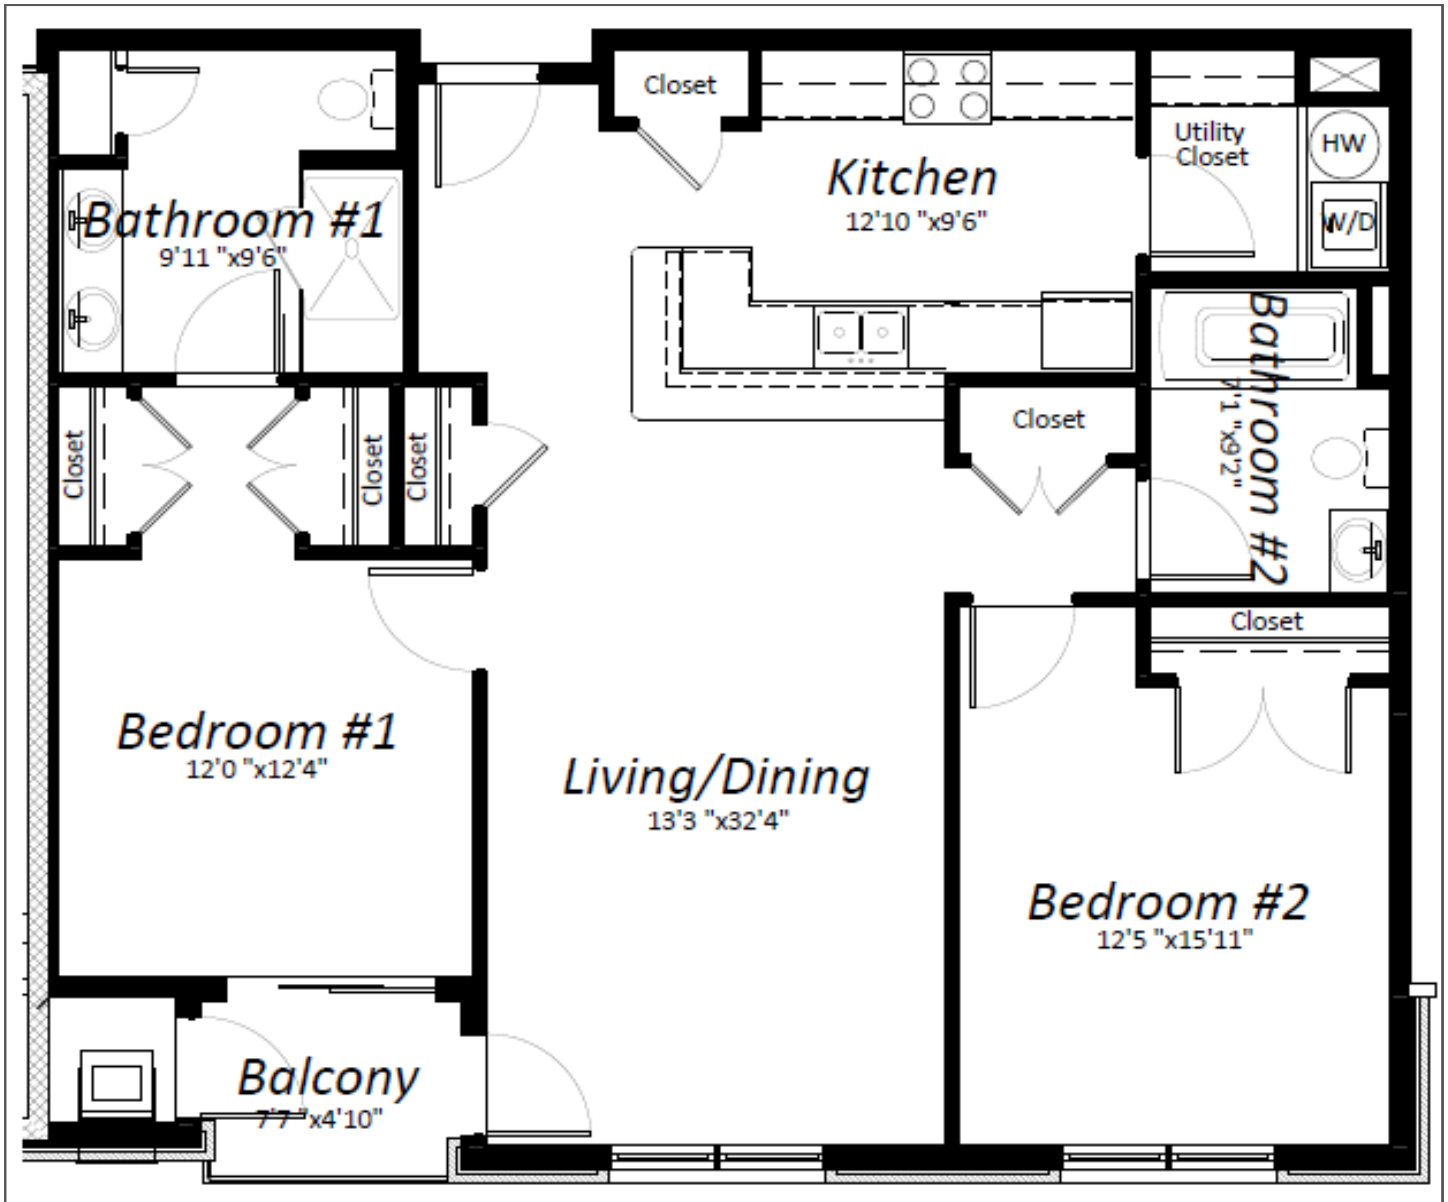

*The Delano*

1,176 sq. ft.

2 Bedrooms / 2 Bathrooms

*\*Floor plans are for illustrative purposes only. All dimensions are approximate.*

*The Delano*

1,176 sq. ft.

2 Bedrooms / 2 Bathrooms

\*Floor plans are for illustrative purposes only. All dimensions are approximate.